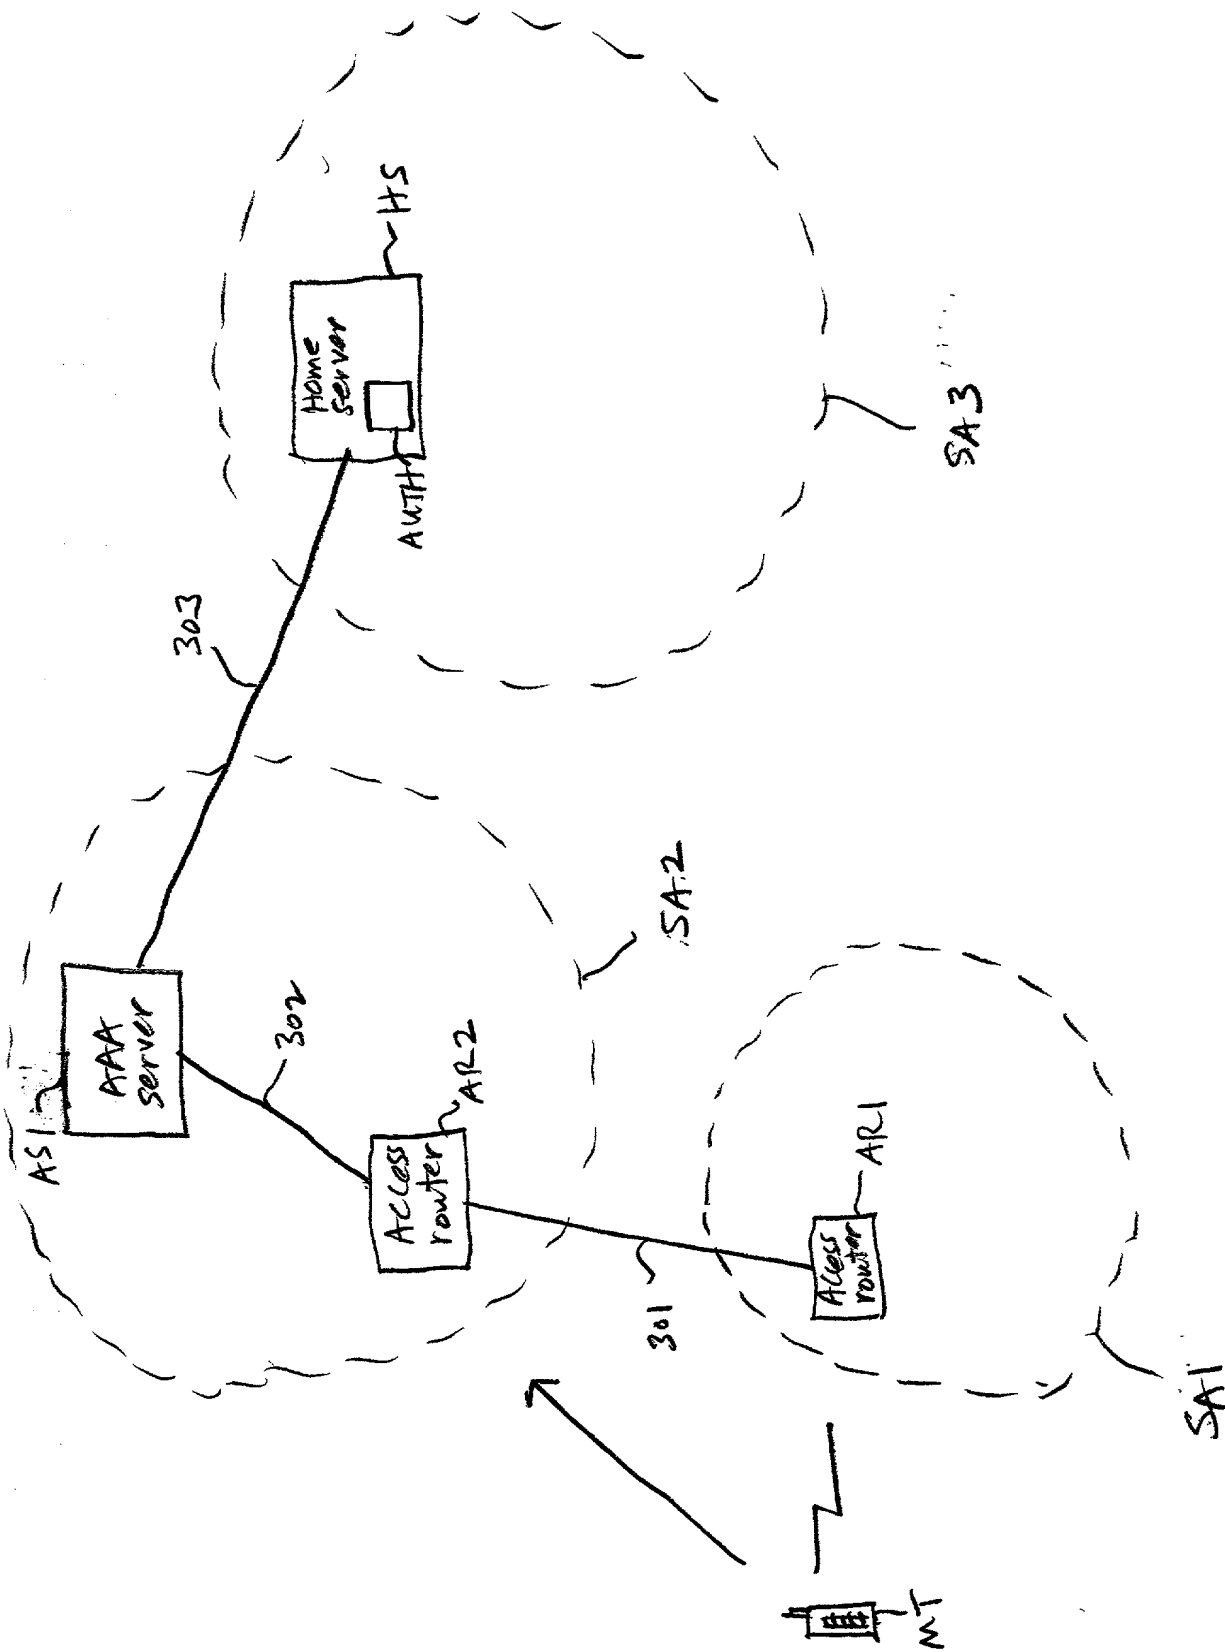

FIG. 1
(Prior Art)

FIG. 2
(Prior Art)

2025 RELEASE UNDER E.O. 14176

FIG. 3

FIG. 3

FIG. 4

501

AUTHORIZATION DATABASE				
mobile ID	allowed access routers	time of day	plan	loading
52739	AR5, AR6, AR7	unlimited	gold	N/A
61154	AR2, AR3	8am-6pm	silver	3
72819	AR2	8am-12pm	basic	2
11335	AR2, AR3	8am-6pm	silver	3
36240	AR5	8am-12pm	basic	2
10739	AR5, AR6, AR7	unlimited	gold	N/A

Authorization
Checker

503

loading
detection module

502

FIG. 5

FIG-6